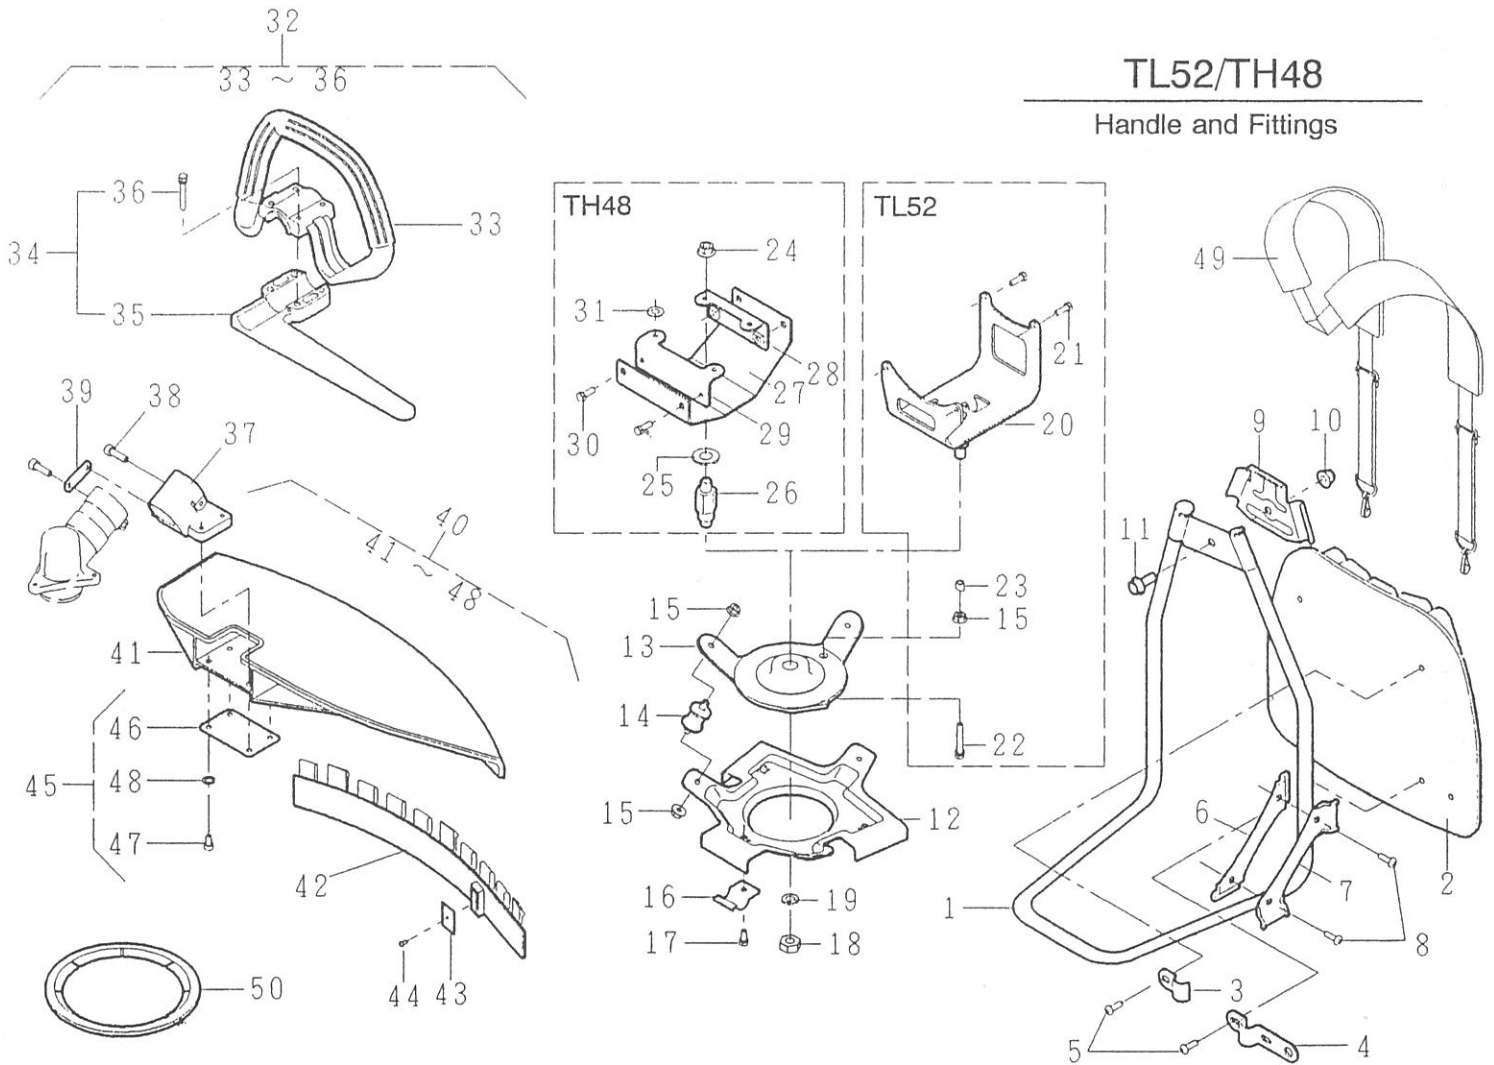

TL52/TH48

Handle and Fittings

REF. NO.	PARTS NO.		PARTS NAME	Q' TY	REMARKS	REF. NO.	PARTS NO.		PARTS NAME	Q' TY	REMARKS		
								INCL					INCL
1	36122	113	42	KNAPSACK FRAME	1						TL52		
	36122	116	42		1						TH48		
2	91027	125		KNAPSACK PAD	1								
3	11021	101		KNAPSACK PAD FITTING	2								
4	11021	105		KNAPSACK PAD FITTING	2								
5	475L	0516		(+)TAPPING SCREW	6								
6	11113	298		STAY	2								
7	11113	299		STAY	2								
8	315L	0616		(+)HEXAGON BOLT	4								
9	11113	290		STAY	1								
10	583L	0800		FLANGE CAP NUT	1								
11	335L	0815		FLANGE BOLT	1								
12	11044	171		BASE	1								
13	11121	106	09	VIBRO-ISOLATING SUPPORT C. P.	1								
14	36005	111		VIBRO-ISOLATING RUBBER	3								
15	571L	0600		FLANGE NUT	7						TL52		
	571L	0600			6						TH48		
16	11011	123		CLAMP	3								
17	318L	0512		(+)HEXAGON BOLT	3								
18	513L	1000		HEXAGON NUT	1								
19	661L	1000		SPRING LOCK WASHER	1								
20	11020	132		ENGINE SUPPORT	1						TL52		
21	31057	139		BOLT	4						TL52		
22	315L	0630		(+)HEXAGON BOLT	1								
23	36015	101		STOPPER RUBBER	1								
24	571L	1000		FLANGE NUT	1						TH48		
25	68036	196		WASHER	1								
26	31013	111		BASE BOLT	1								
27	11020	137		ENGINE SUPPORT	1								
28	11113	359		STAY	1								
29	11113	360		STAY	1								
30	318L	0612		(+)HEXAGON BOLT	4								
31	68036	158		WASHER	4								
32	71304	102		SINGLE HANDLE SET	1								
33	51023	145		SINGLE HANDLE	1								
34	71138	111		HANDLE BRACKET SET	1								
35	51116	141		HANDLE BRACKET	1								
36	416U	0535		SOCKET SCREW	4								
37	11113	371	08	STAY	1								
38	412U	0520		SOCKET SCREW	1								
39	91049	122		CONNECTOR	1								
40	71303	101		SAFETY GUARD SET	1								
41	36046	140		SAFETY GUARD	1								
42	36068	177		GUARD	1								
43	91014	177		BLADE	1								
44	464L	0410		(+)TAPPING SCREW	2								
45	71137	245		BOLT AND NUT SET	1								
46	11050	166		FIXING PLATE	1								
47	413U	0515		SOCKET SCREW	4